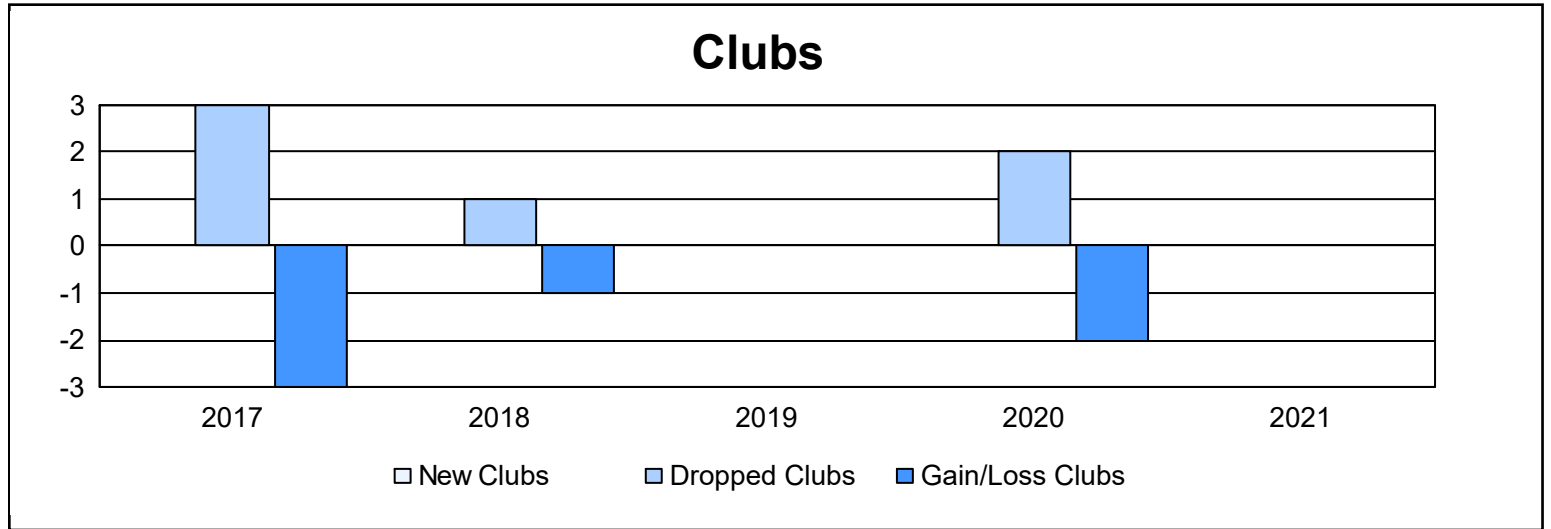

Year	New Clubs	Dropped Clubs	Gain/ Loss Clubs	New Members	Charter Members	Reinstate Members	Transfer Members	Total Member Added	Total Members Dropped	Gain/ Loss Members
2016-2017	0	3	-3	143	0	4	22	169	259	-90
2017-2018	0	1	-1	139	0	0	1	140	211	-71
2018-2019	0	0	0	183	0	1	2	186	166	20
2019-2020	0	2	-2	101	1	6	8	116	205	-89
2020-2021	0	0	0	120	0	3	0	123	196	-73
<b>Average</b>	<b>0</b>	<b>1</b>	<b>-1</b>	<b>137</b>	<b>0</b>	<b>3</b>	<b>7</b>	<b>147</b>	<b>207</b>	<b>-61</b>

### Membership Composition June 2021 Cumulative