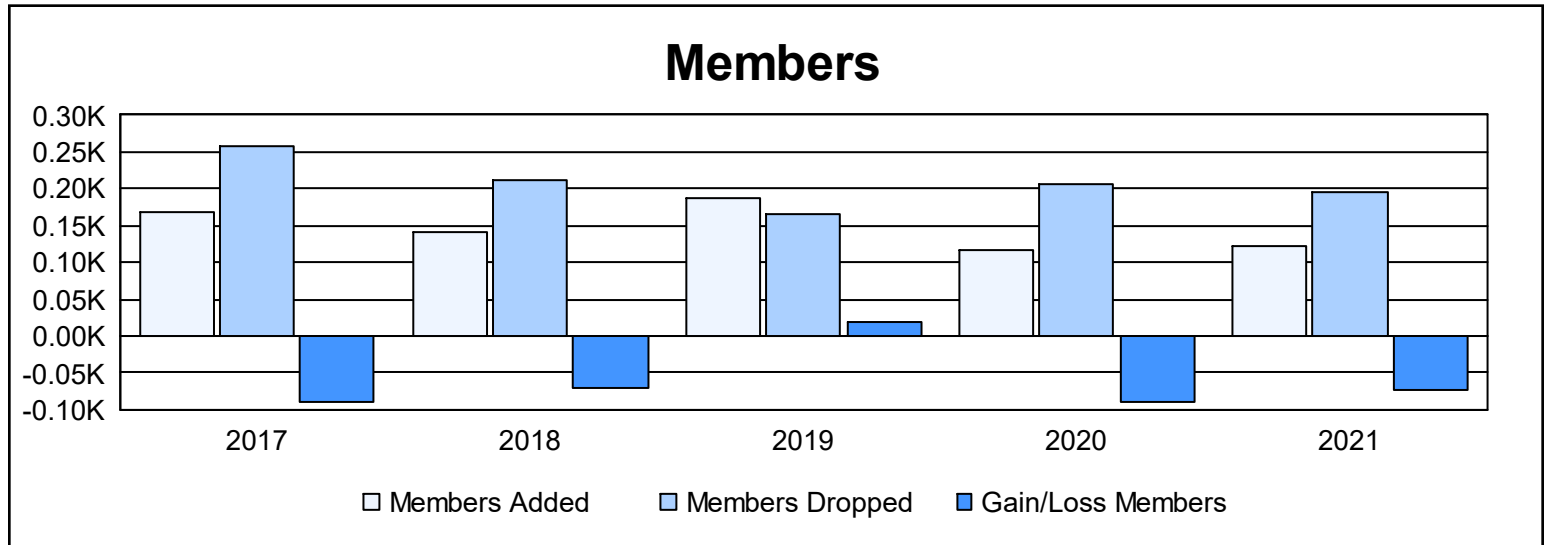

Year	New Clubs	Dropped Clubs	Gain/ Loss Clubs	New Members	Charter Members	Reinstate Members	Transfer Members	Total Member Added	Total Members Dropped	Gain/ Loss Members
2016-2017	0	3	-3	143	0	4	22	169	259	-90
2017-2018	0	1	-1	139	0	0	1	140	211	-71
2018-2019	0	0	0	183	0	1	2	186	166	20
2019-2020	0	2	-2	101	1	6	8	116	205	-89
2020-2021	0	0	0	120	0	3	0	123	196	-73
<b>Average</b>	<b>0</b>	<b>1</b>	<b>-1</b>	<b>137</b>	<b>0</b>	<b>3</b>	<b>7</b>	<b>147</b>	<b>207</b>	<b>-61</b>

### Membership Composition June 2021 Cumulative